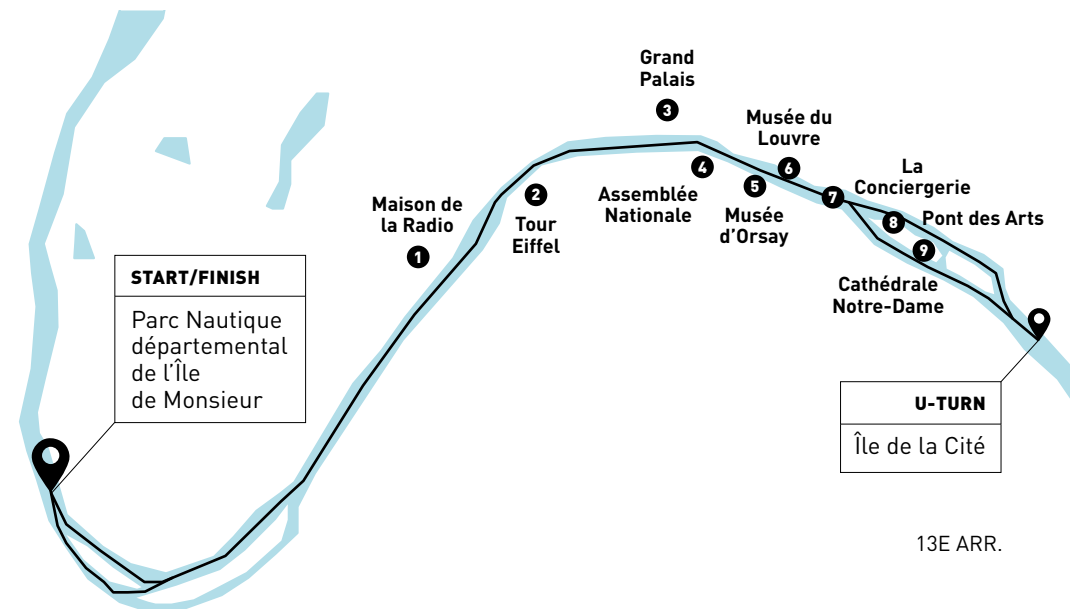

PROVISIONAL PLANNING

7AM Official illuminated departure from Sevres bridge. U-turn after the Cité near Saint Bernard Quay, arrival at Île de Monsieur. Lunch in a musical atmosphere at the base restaurant. The schedule may be subject to change.

Seine, river

recreational four-person sculling boats, quadruple coastal rowing boat

Rowers : 45 € without accommodation, 1 meal / Companions: 20 € without accommodation, 1 meal
50 seats available, 40 €

SITE OFFICIEL DE L'ÉVÈNEMENT
Informations and ticketing:
<https://contact7326.wixsite.com/aviron-paris>

LIGUE AVIRON ÎLE DE FRANCE
Tifenn Gleonnec
06 01 88 75 35
contact@aviron-iledefrance.org

HANDI-AVIRON
Pedro Ferreira
06 42 75 43 87
pedro6311@gmail.com

OFFICE DU TOURISME DE PARIS
www.parisinfo.com
PARC NAUTIQUE ÎLE-DE-MONSIEUR
<https://ile-de-monsieur.hauts-de-seine.fr/>